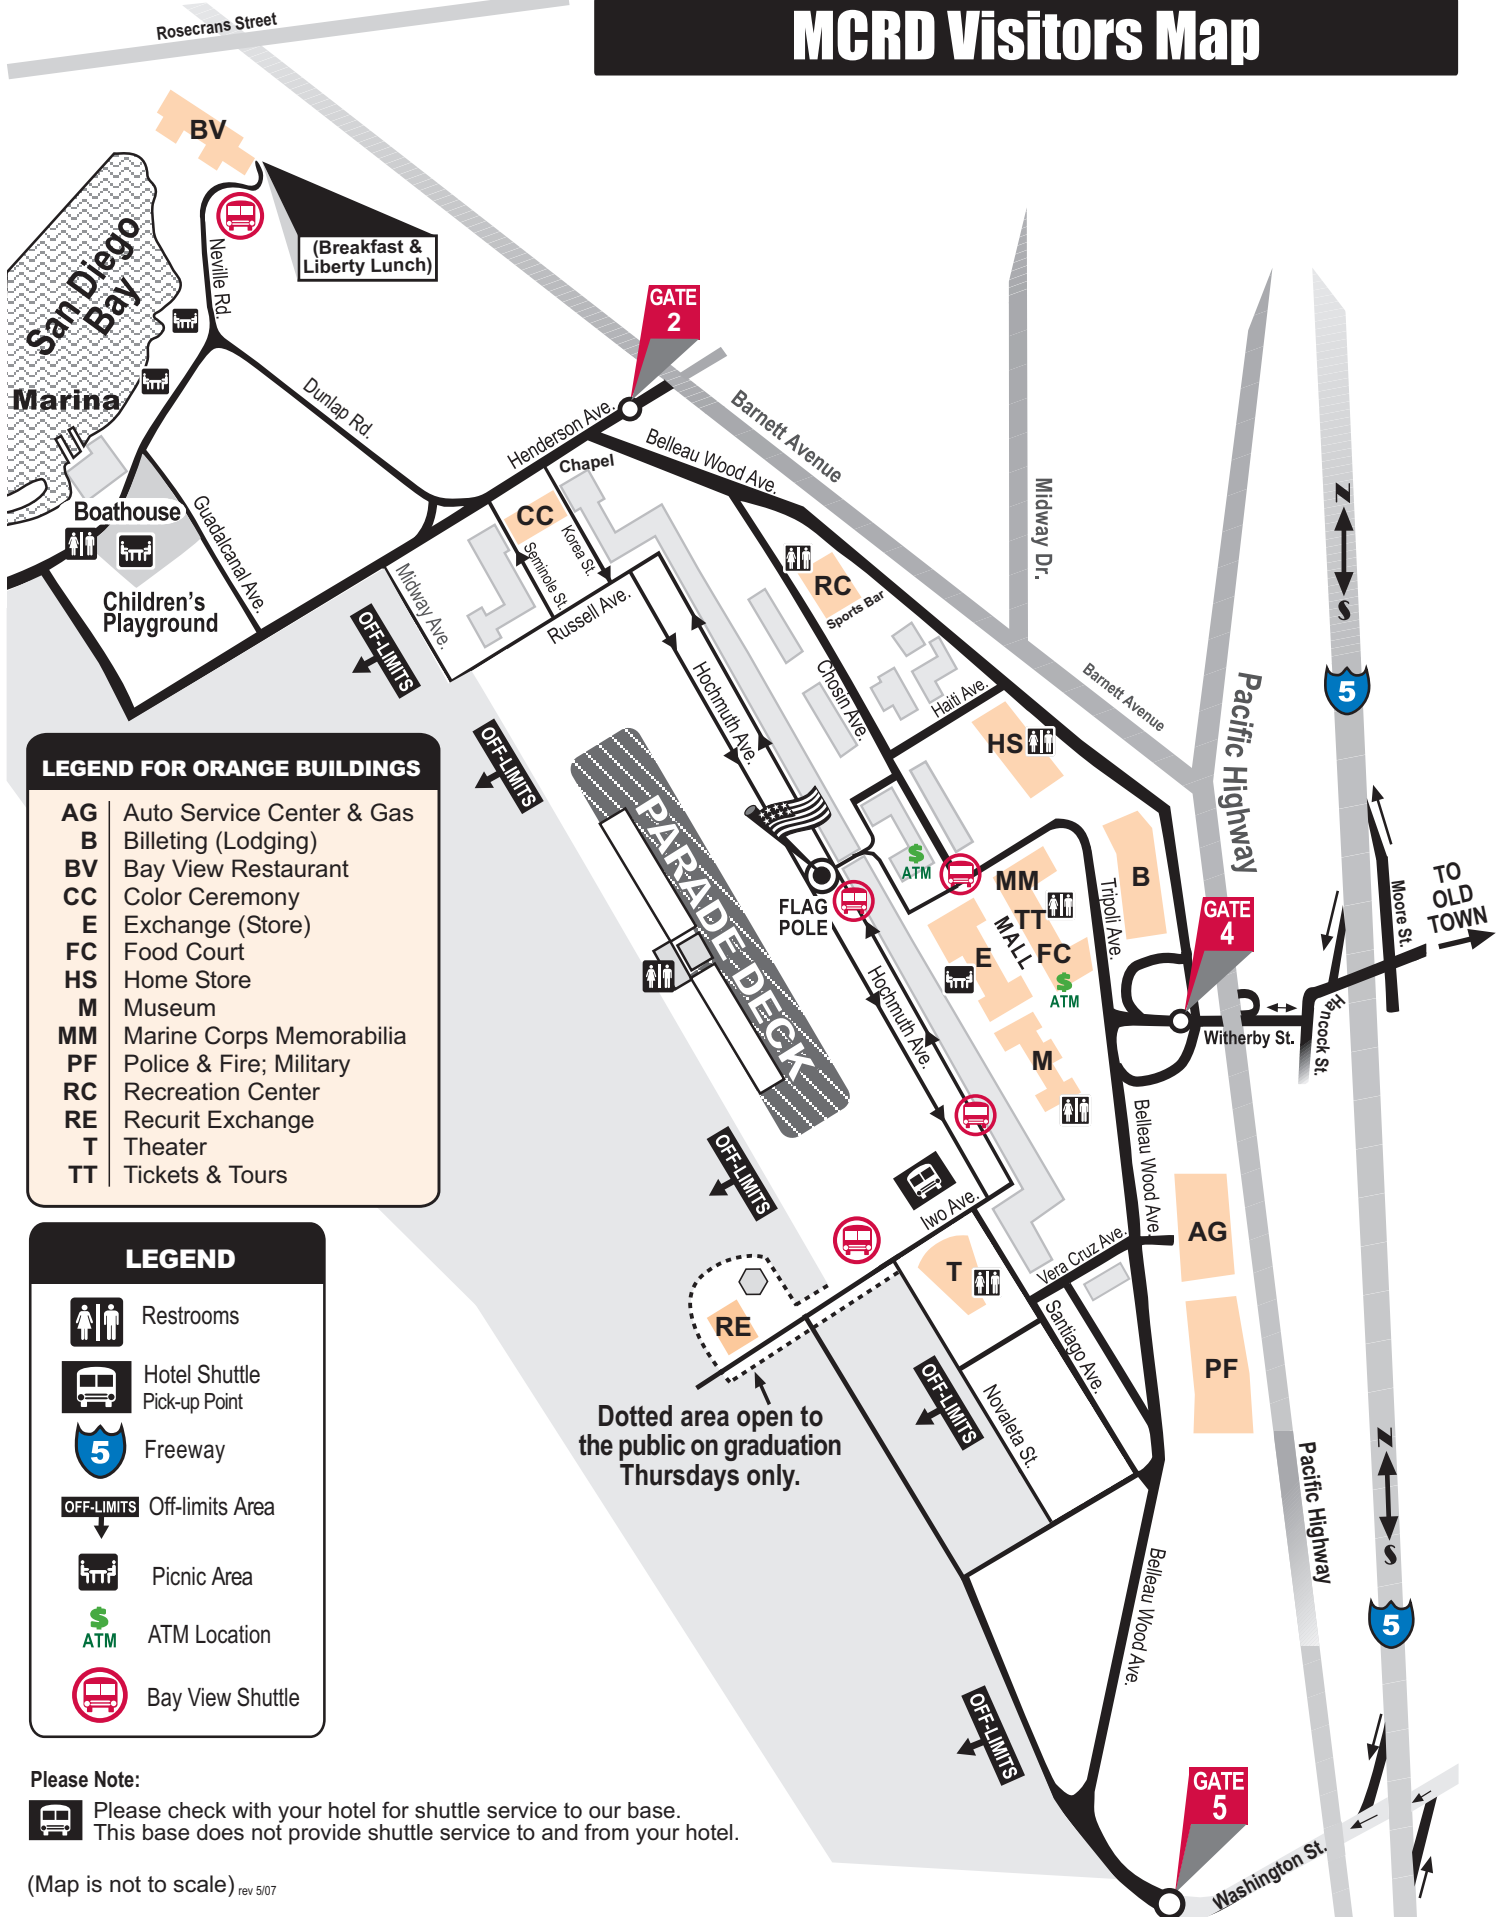

# MCRD Visitors Map

**LEGEND FOR ORANGE BUILDINGS**

AG	Auto Service Center & Gas
B	Billeting (Lodging)
BV	Bay View Restaurant
CC	Color Ceremony
E	Exchange (Store)
FC	Food Court
HS	Home Store
M	Museum
MM	Marine Corps Memorabilia
PF	Police & Fire; Military
RC	Recreation Center
RE	Recruit Exchange
T	Theater
TT	Tickets & Tours

**LEGEND**

	Restrooms
	Hotel Shuttle
	Pick-up Point
	Freeway
	Off-limits Area
	Picnic Area
	ATM Location
	Bay View Shuttle

**Please Note:**  
 Please check with your hotel for shuttle service to our base.  
 This base does not provide shuttle service to and from your hotel.

(Map is not to scale) rev 5/07